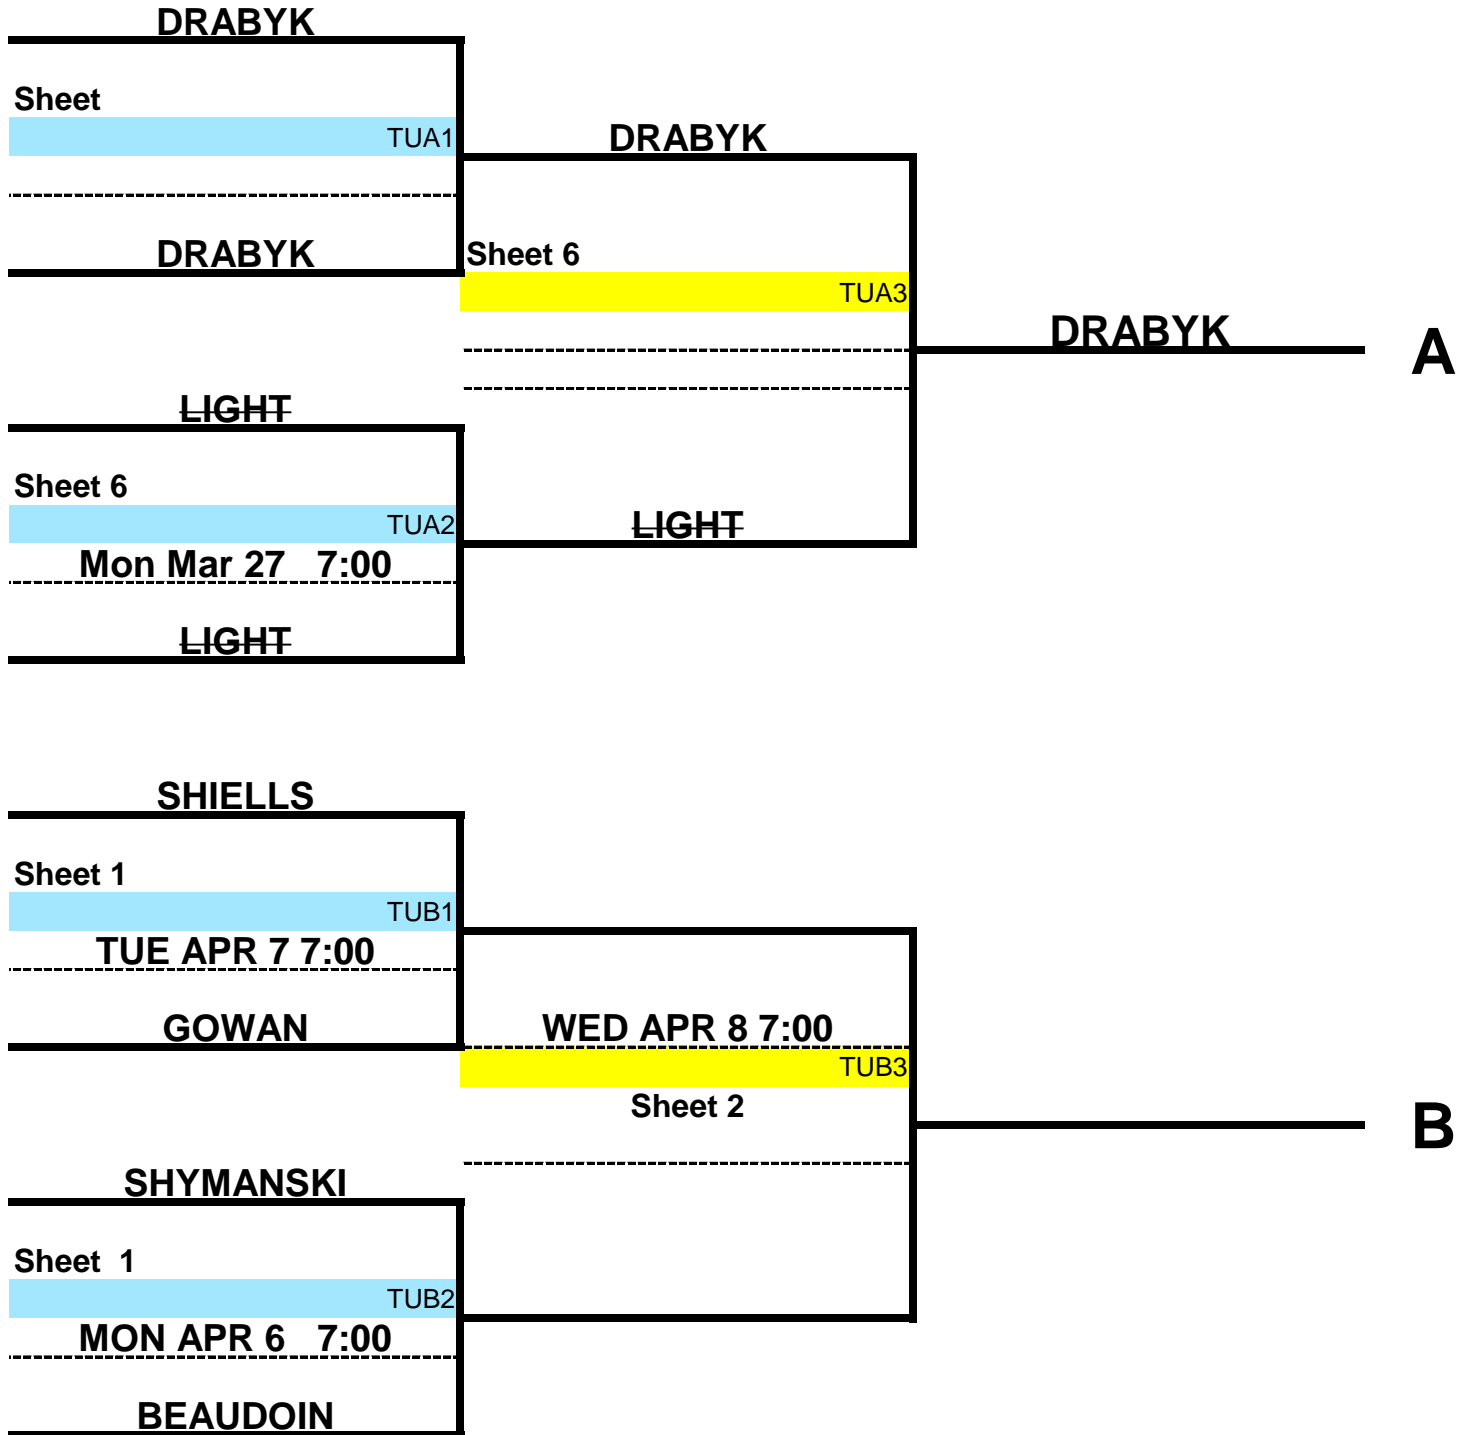

2025-26 Fort Garry Men's Club Championship

A Side

- DRAW1
- DRAW2
- DRAW3
- DRAW4
- DRAW5
- DRAW6
- DRAW7
- DRAW8
- DRAW9
- DRAW10
- DRAW11
- DRAW12
- DRAW13
- DRAW14
- DRAW15
- DRAW16
- DRAW17
- DRAW18

2025-26 Fort Garry Men's Club Championship

B Side

2025-26 TUESDAY GROUP (SINGLE ELIMINATION)

2025-26 WEDNESDAY GROUP (SINGLE ELIMINATION)

2025-26
THURSDAY GROUP

2025-26 FORT GARRY MEN'S CONSOLATION (SINGLE ELIMINATION)