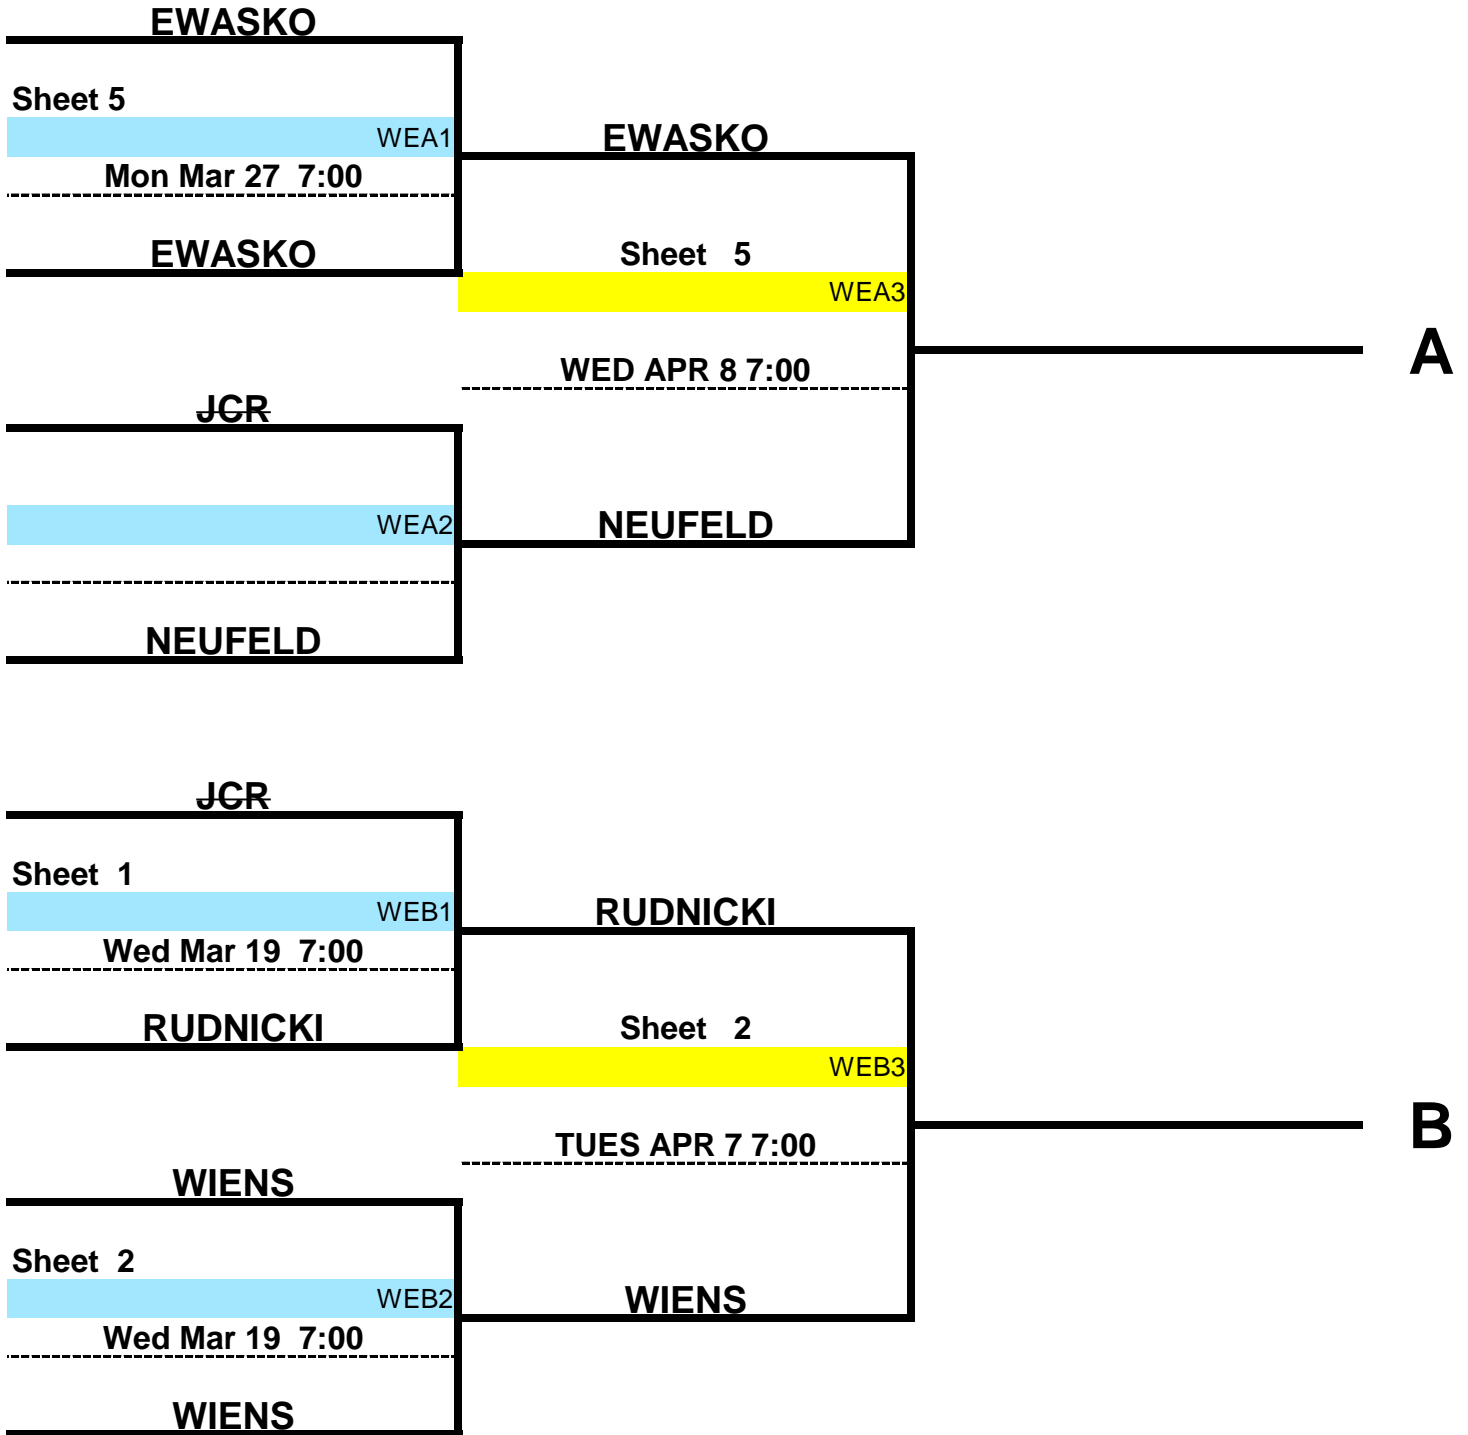

2025-26 Fort Garry Men's Club Championship

A Side

- DRAW1
- DRAW2
- DRAW3
- DRAW4
- DRAW5
- DRAW6
- DRAW7
- DRAW8
- DRAW9
- DRAW10
- DRAW11
- DRAW12
- DRAW13
- DRAW14
- DRAW15
- DRAW16
- DRAW17
- DRAW18

2025-26 Fort Garry Men's Club Championship

B Side

2025-26 TUESDAY GROUP (SINGLE ELIMINATION)

2025-26 WEDNESDAY GROUP (SINGLE ELIMINATION)

2025-26
THURSDAY GROUP

2025-26 FORT GARRY MEN'S CONSOLATION (SINGLE ELIMINATION)