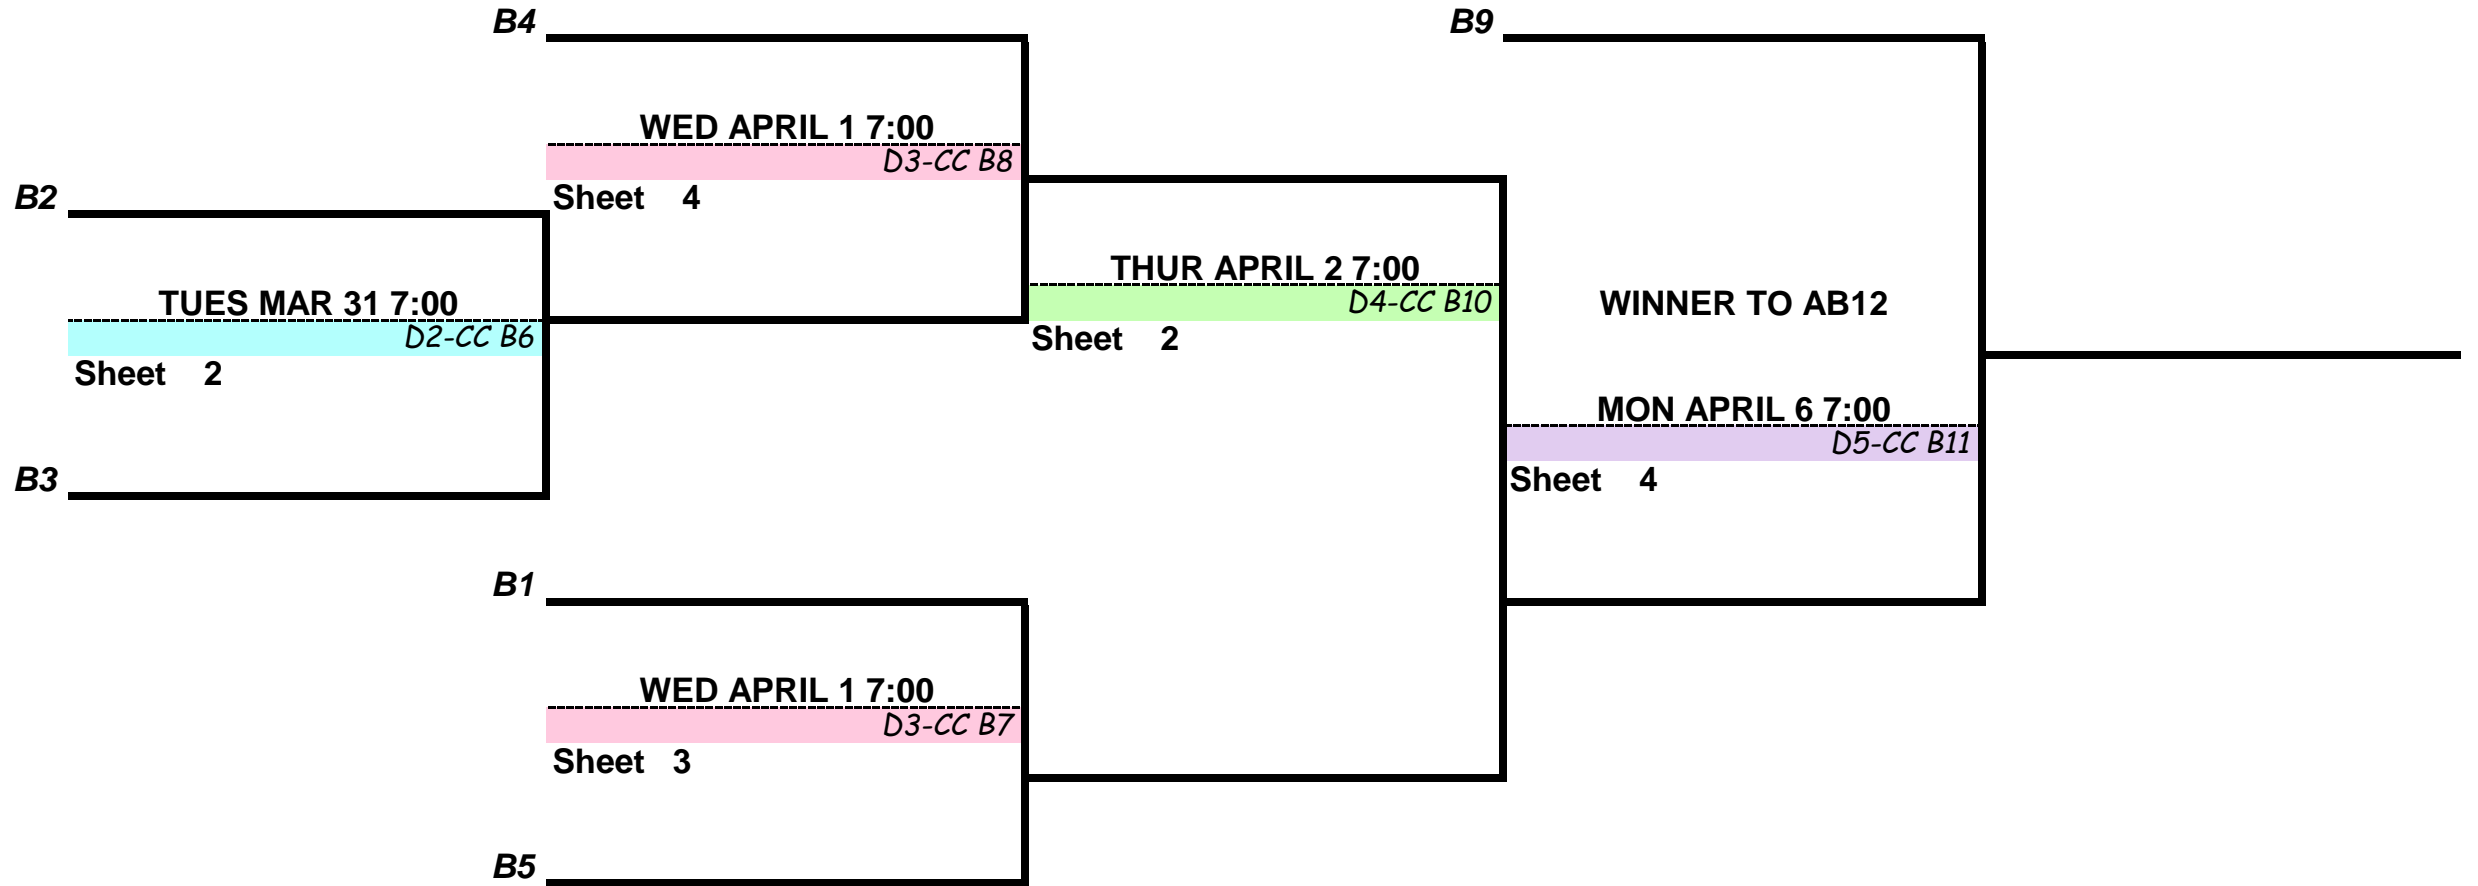

2025-26 Fort Garry Men's Club Championship

A Side

- DRAW1
- DRAW2
- DRAW3
- DRAW4
- DRAW5
- DRAW6
- DRAW7
- DRAW8
- DRAW9
- DRAW10
- DRAW11
- DRAW12
- DRAW13
- DRAW14
- DRAW15
- DRAW16
- DRAW17
- DRAW18

2025-26 Fort Garry Men's Club Championship

B Side

2025-26 TUESDAY GROUP (SINGLE ELIMINATION)

2025-26 WEDNESDAY GROUP (SINGLE ELIMINATION)

2025-26
THURSDAY GROUP

2025-26 FORT GARRY MEN'S CONSOLATION (SINGLE ELIMINATION)