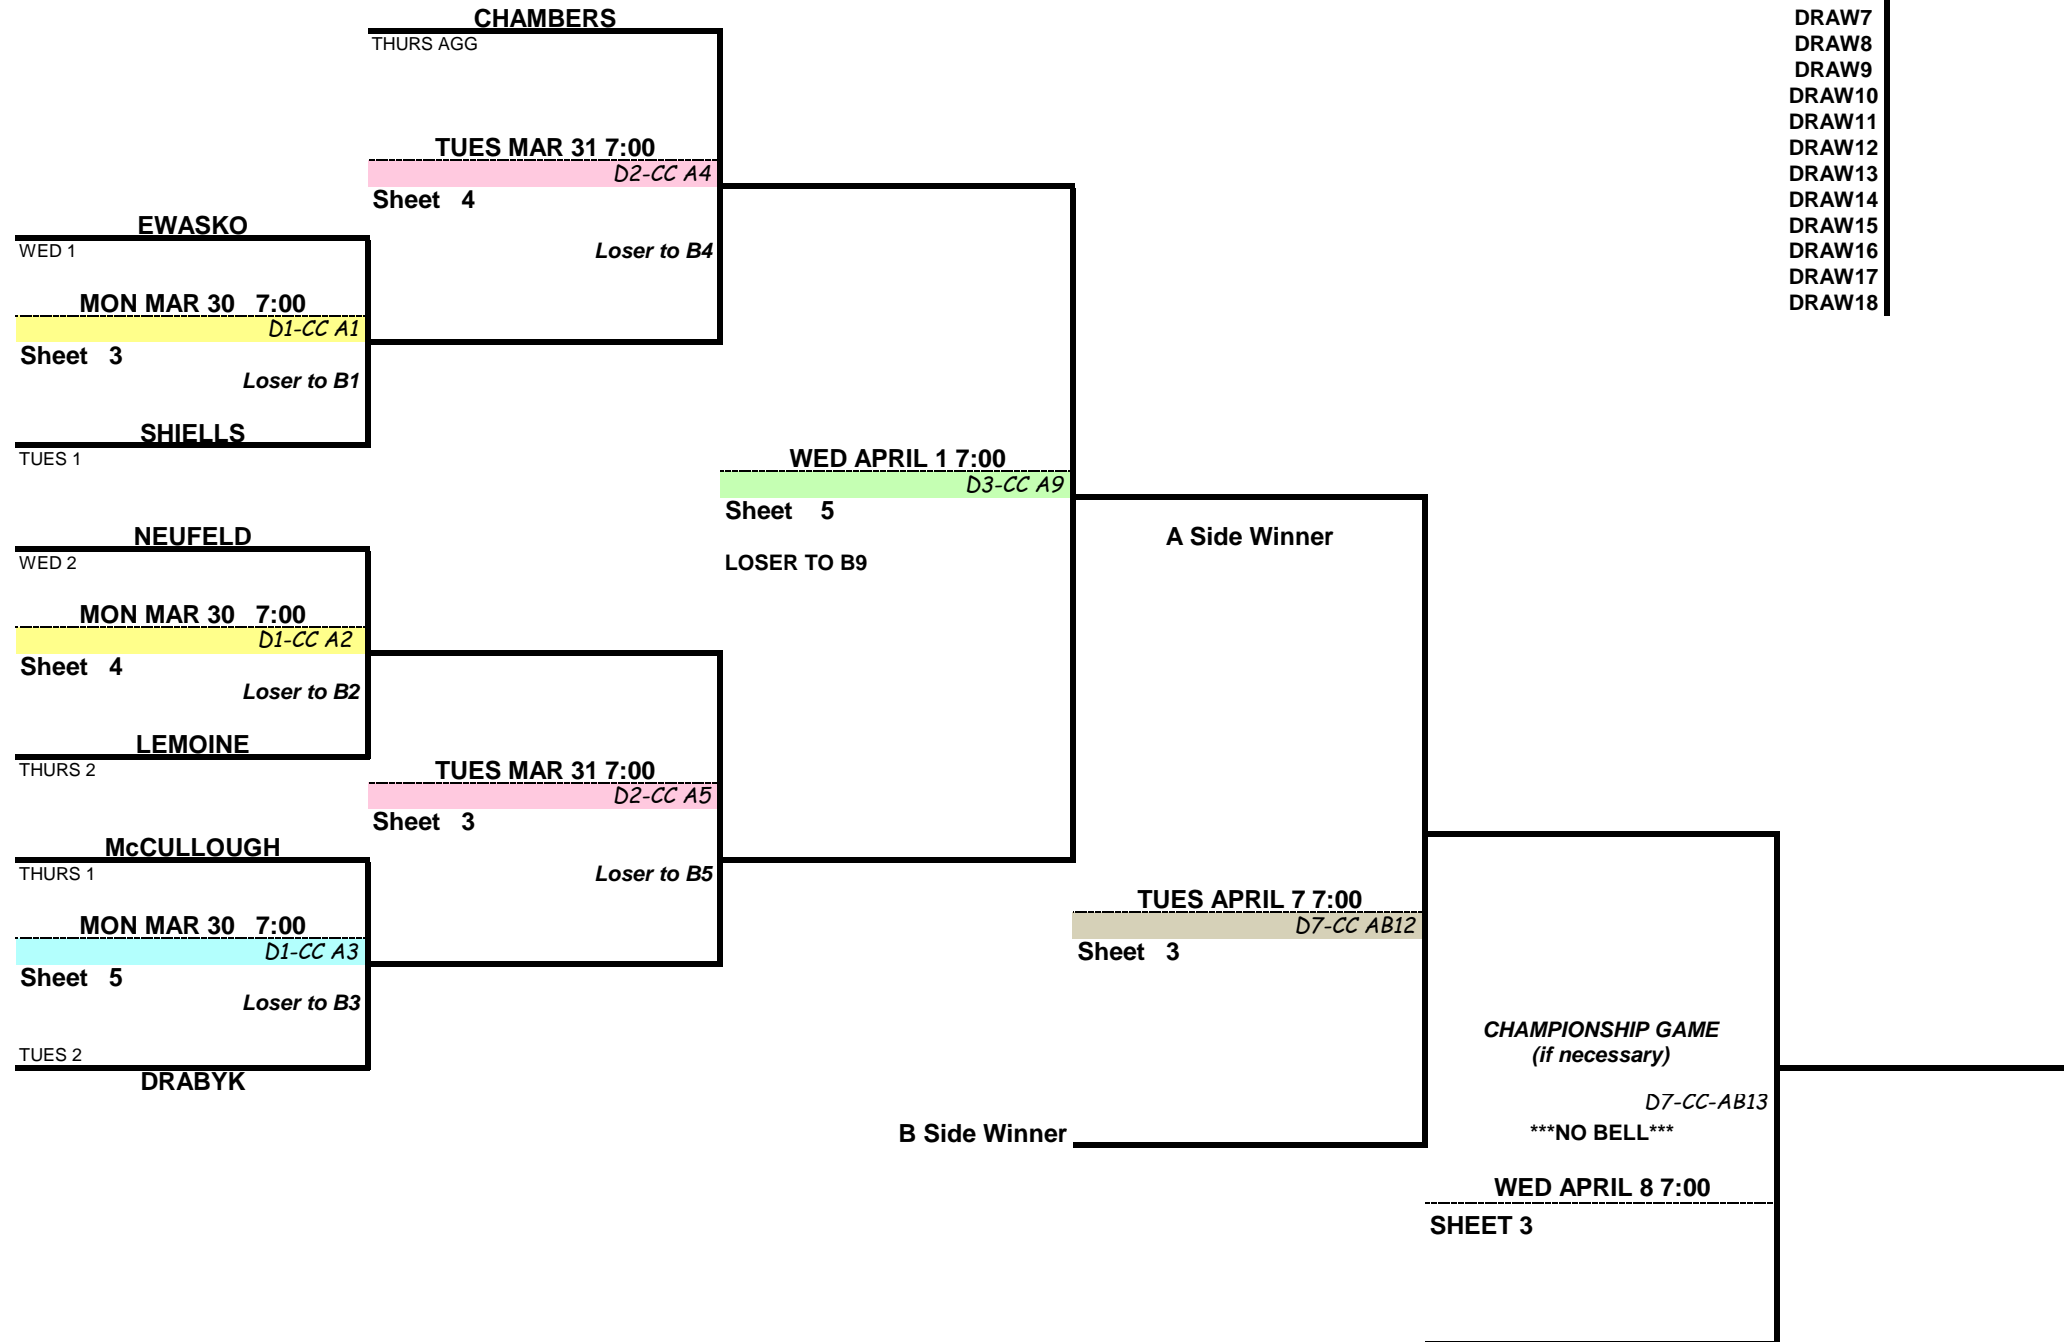

2025-26 Fort Garry Men's Club Championship

A Side

- DRAW1
- DRAW2
- DRAW3
- DRAW4
- DRAW5
- DRAW6
- DRAW7
- DRAW8
- DRAW9
- DRAW10
- DRAW11
- DRAW12
- DRAW13
- DRAW14
- DRAW15
- DRAW16
- DRAW17
- DRAW18

2025-26 Fort Garry Men's Club Championship

B Side

2025-26 TUESDAY GROUP (SINGLE ELIMINATION)

2025-26 WEDNESDAY GROUP (SINGLE ELIMINATION)

2025-26
THURSDAY GROUP

2025-26 FORT GARRY MEN'S CONSOLATION (SINGLE ELIMINATION)