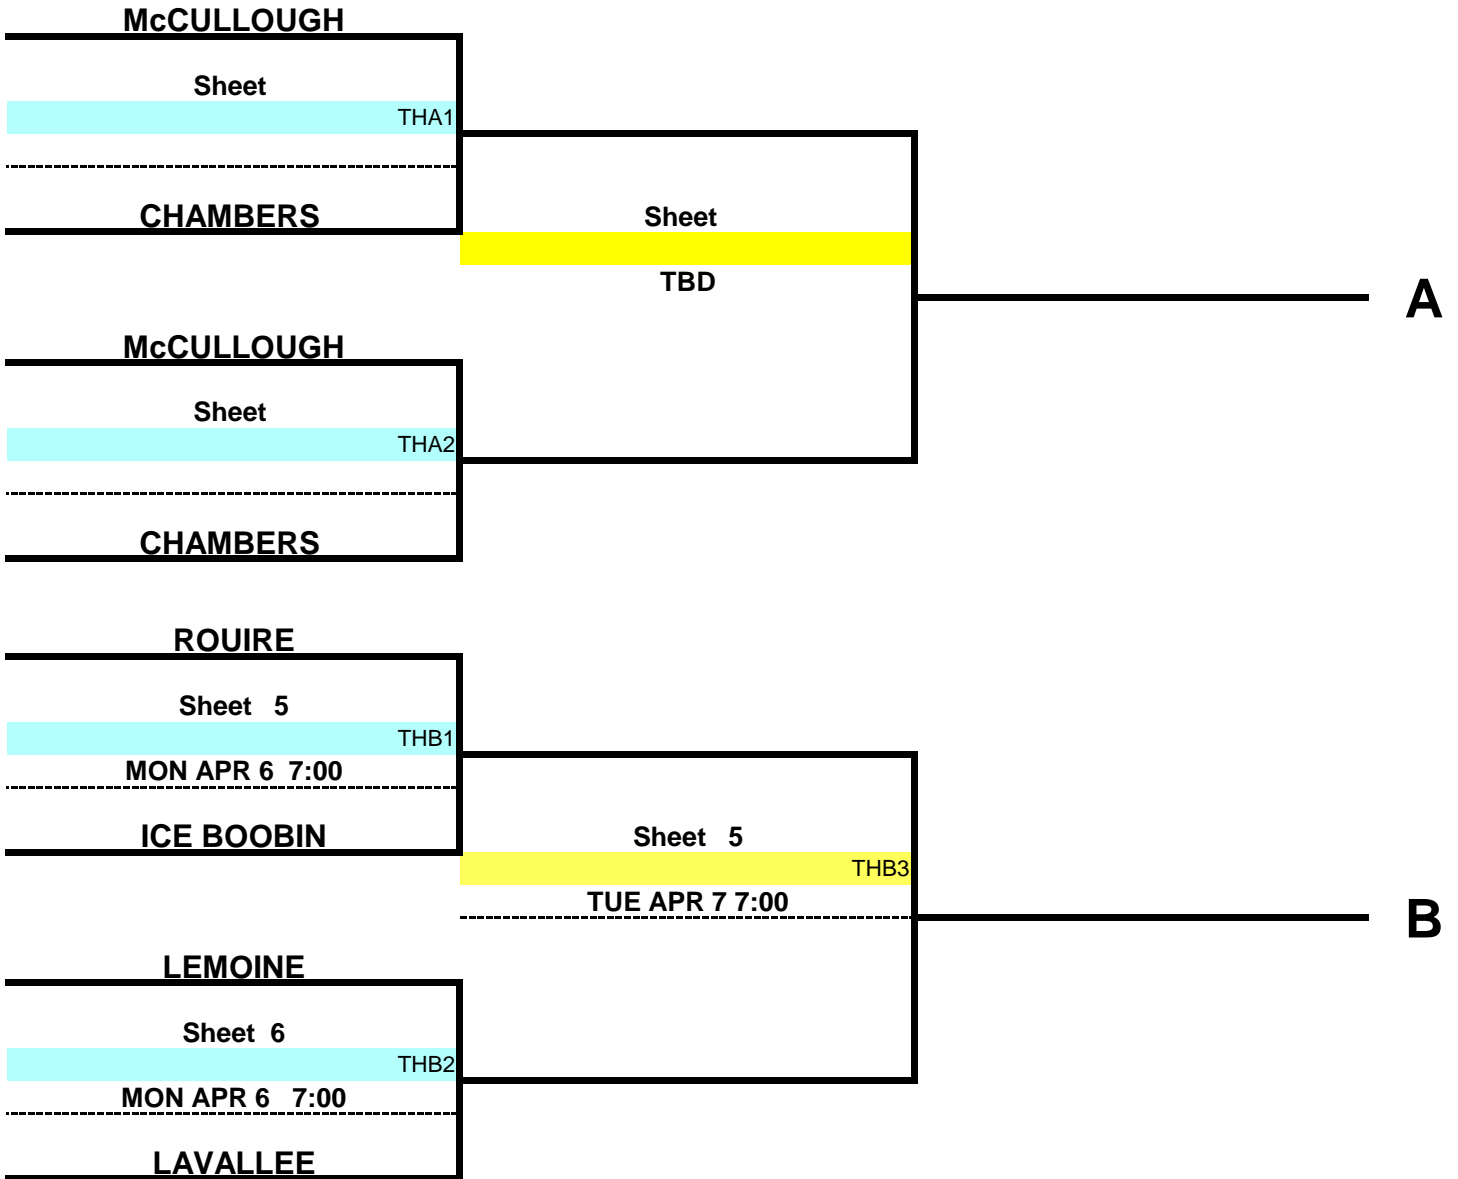

2025-26 Fort Garry Men's Club Championship

A Side

- DRAW1
- DRAW2
- DRAW3
- DRAW4
- DRAW5
- DRAW6
- DRAW7
- DRAW8
- DRAW9
- DRAW10
- DRAW11
- DRAW12
- DRAW13
- DRAW14
- DRAW15
- DRAW16
- DRAW17
- DRAW18

2025-26 Fort Garry Men's Club Championship

B Side

2025-26 TUESDAY GROUP (SINGLE ELIMINATION)

2025-26 WEDNESDAY GROUP (SINGLE ELIMINATION)

2025-26
THURSDAY GROUP

2025-26 FORT GARRY MEN'S CONSOLATION (SINGLE ELIMINATION)